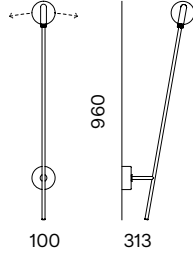

LAMPADE
LAMPS

INTERNO / INDOOR

Lampada a parete a luce diffusa. Capsula interna opalina con led integrato e struttura in metallo verniciata a polveri nero opaco. Diffusore in vetro Pyrex trasparente o opalino.

Diffused light wall lamp. Internal opal capsule with integrated LED and structure in matt black powder painted metal. Transparent or opal Pyrex glass diffuser.

DIMENSIONI / DIMENSIONS (mm)

BRILLO W1

BRILLO W2