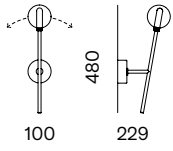

LAMPADE
LAMPS

INTERNO / INDOOR

Lampada a parete a luce diffusa. Capsula interna opalina con led integrato e struttura in metallo verniciata a polveri nero opaco. Diffusore in vetro Pyrex trasparente o opalino.

Diffused light wall lamp. Internal opal capsule with integrated LED and structure in matt black powder painted metal. Transparent or opal Pyrex glass diffuser.

DIMENSIONI / DIMENSIONS (mm)

BRILLO W1

BRILLO W2