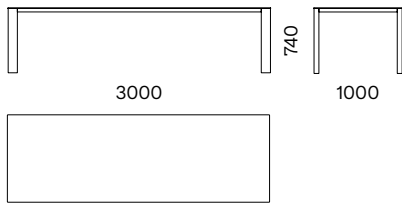

TAVOLI
TABLES

INTERNO / INDOOR

Tavolo composto da gambe Laccato Opaco con un'anima in metallo provviste di un rivestimento su due lati stessa finitura del sottopiano, top sp. 6 mm in diverse finiture.

A table consisting of Matt Lacquered legs with a metal core, covered on two sides in the same finish as the undertop, its 6 mm thick top is available in different finishes.

DIMENSIONI / DIMENSIONS (mm)

TEXTURES

TEXTURE BOOK ⁷

PIANO / TOP

FINITURE / FINISHES

(LO) Laccato Opaco
Matt Lacquered

(LE) Legno
Wood

(GR) Gres