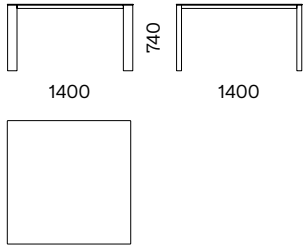

TAVOLI
TABLES

INTERNO / INDOOR

Tavolo composto da gambe Laccato Opaco con un'anima in metallo provviste di un rivestimento su due lati stessa finitura del sottopiano, top sp. 6 mm in diverse finiture.

A table consisting of Matt Lacquered legs with a metal core, covered on two sides in the same finish as the undertop, its 6 mm thick top is available in different finishes.

DIMENSIONI / DIMENSIONS (mm)

TEXTURES

TEXTURE BOOK ⁷

PIANO / TOP

FINITURE / FINISHES

(LO) Laccato Opaco
Matt Lacquered

(LE) Legno
Wood

(GR) Gres