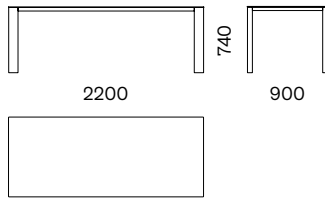

TAVOLI
TABLES

INTERNO / INDOOR

Tavolo composto da gambe Laccato Opaco con un'anima in metallo provviste di un rivestimento su due lati stessa finitura del sottopiano, top sp. 6 mm in diverse finiture.

A table consisting of Matt Lacquered legs with a metal core, covered on two sides in the same finish as the undertop, its 6 mm thick top is available in different finishes.

DIMENSIONI / DIMENSIONS (mm)

TEXTURES

TEXTURE BOOK ⁷

PIANO / TOP

FINITURE / FINISHES

(LO) Laccato Opaco
Matt Lacquered

(LE) Legno
Wood

(GR) Gres