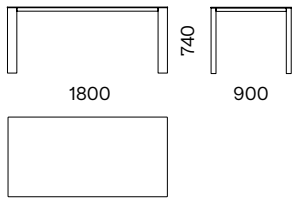

TAVOLI
TABLES

INTERNO / INDOOR

Tavolo composto da gambe Laccato Opaco con un'anima in metallo provviste di un rivestimento su due lati stessa finitura del sottopiano, top sp. 6 mm in diverse finiture.

A table consisting of Matt Lacquered legs with a metal core, covered on two sides in the same finish as the undertop, its 6 mm thick top is available in different finishes.

DIMENSIONI / DIMENSIONS (mm)

TEXTURES

TEXTURE BOOK ⁷

PIANO / TOP

FINITURE / FINISHES

(LO) Laccato Opaco
Matt Lacquered

(LE) Legno
Wood

(GR) Gres