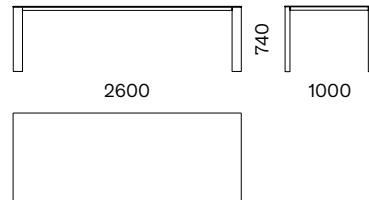

TAVOLI
TABLES

INTERNO / INDOOR

Tavolo composto da gambe Laccato Opaco con un'anima in metallo provviste di un rivestimento su due lati stessa finitura del sottopiano, top sp. 6 mm in diverse finiture.

A table consisting of Matt Lacquered legs with a metal core, covered on two sides in the same finish as the undertop, its 6 mm thick top is available in different finishes.

DIMENSIONI / DIMENSIONS (mm)

TEXTURES

TEXTURE BOOK ⁷

PIANO / TOP

FINITURE / FINISHES

(LO) Laccato Opaco
Matt Lacquered

(LE) Legno
Wood

(GR) Gres