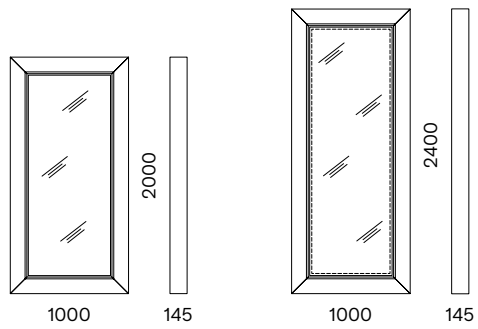

SPECCHI E ACCESSORI
MIRRORS & ACCESSORIES

INTERNO / INDOOR

Cornice in lamiera piegata. Specchio incollato ad un pannello posteriore laccato opaco.

Folded sheet metal cladding frame. Mirror glued to a matt lacquered rear panel.

DIMENSIONI / DIMENSIONS (mm)

TEXTURES

TEXTURE BOOK [↗]

SURFACES