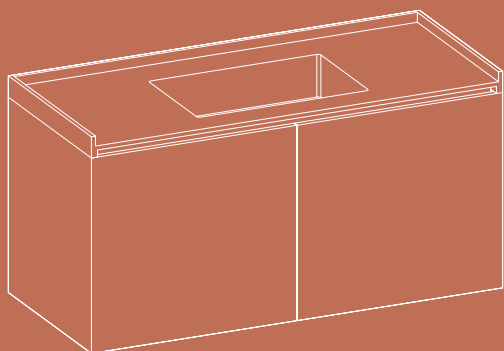

**BASI LAVABO**

top disponibili  
SOLID SURFACE

lavabi disponibili  
INTEGRATI

**WASHBASIN UNITS**

available tops  
SOLID SURFACE

available washbasins  
INTEGRATED

cm L90 H61 P52  
in W35.4 H24 D20.5

cm L105 H61 P52  
in W41.3 H24 D20.5

cm L120 H61 P52  
in W47.6 H24 D20.5

cm L150 H61 P52  
in W59 H24 D20.5

cm L180 H61 P52  
in W70.9 H24 D20.5

cm L210 H61 P52  
in W82.7 H24 D20.5

cm L180 H61 P52  
in W70.9 H24 D20.5

cm L210 H61 P52  
in W82.7 H24 D20.5