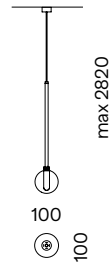

LAMPADE
LAMPS

INTERNO / INDOOR

Lampada a sospensione a luce diffusa. Capsula interna opalina con led integrato e struttura in metallo verniciata a polveri nero opaco. Diffusore in vetro Pyrex trasparente o opalino.

Diffused light hanging lamp. Internal opal capsule with integrated LED and structure in matt black powder painted metal. Transparent or opal Pyrex glass diffuser.

DIMENSIONI / DIMENSIONS (mm)

BRILLO S1

BRILLO S1
MINI CANOPY