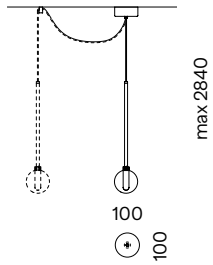

LAMPADE
LAMPS

INTERNO / INDOOR

Lampada a sospensione a luce diffusa. Capsula interna opalina con led integrato e struttura in metallo verniciata a polveri nero opaco. Diffusore in vetro Pyrex trasparente o opalino.

Diffused light hanging lamp. Internal opal capsule with integrated LED and structure in matt black powder painted metal. Transparent or opal Pyrex glass diffuser.

DIMENSIONI / DIMENSIONS (mm)

BRILLO S1

BRILLO S1
MINI CANOPY