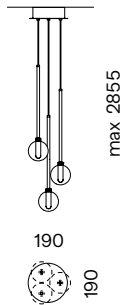

DIMENSIONI / DIMENSIONS (mm)

BRILLO S3